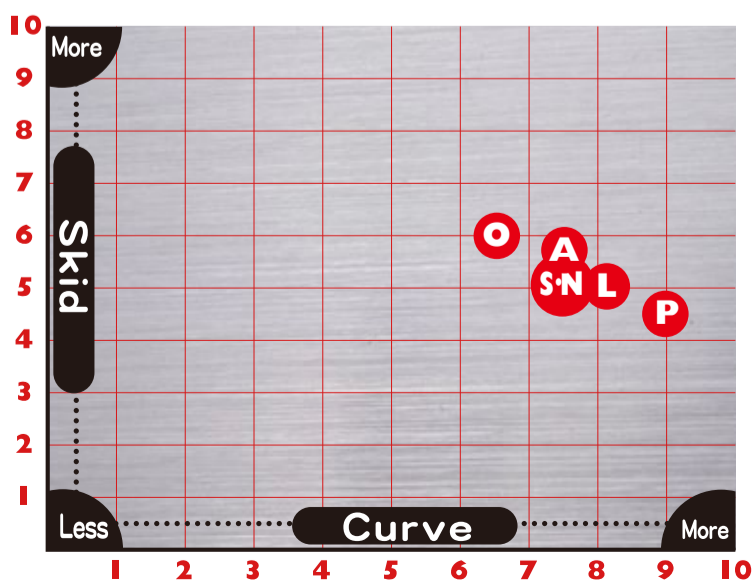

OUTLOOK

TRACK BOWLING

PROOF

TRACK BOWLING

LATITUDE

CONDITION: MEDIUM HEAVY

AUTHORITY OUTLOOK PROOF LATITUDE

Brand	Ball	Coverstock	Core	RG	ΔRG	Weights
PRO-am	SUPER VOLANTE	Ultra Hook Hybrid Reactive	Blaster Core	2.520	0.052	12 ~ 16 lbs
ABS	Accu Line TOUR PREMIUM	Nano-Thane 2.0 Pearl	Modified Premium Core	2.460	0.055	11 ~ 16 lbs

- S SUPER VOLANTE**
Skid → 5.0 Curve → 7.5
- N ACCU LINE TOUR PREMIUM**
Skid → 5.0 Curve → 7.5
- A AUTHORITY**
Skid → 5.5 Curve → 7.5
- O OUTLOOK**
Skid → 6.0 Curve → 6.5
- P PROOF**
Skid → 4.5 Curve → 9.0
- L LATITUDE**
Skid → 5.0 Curve → 8.0