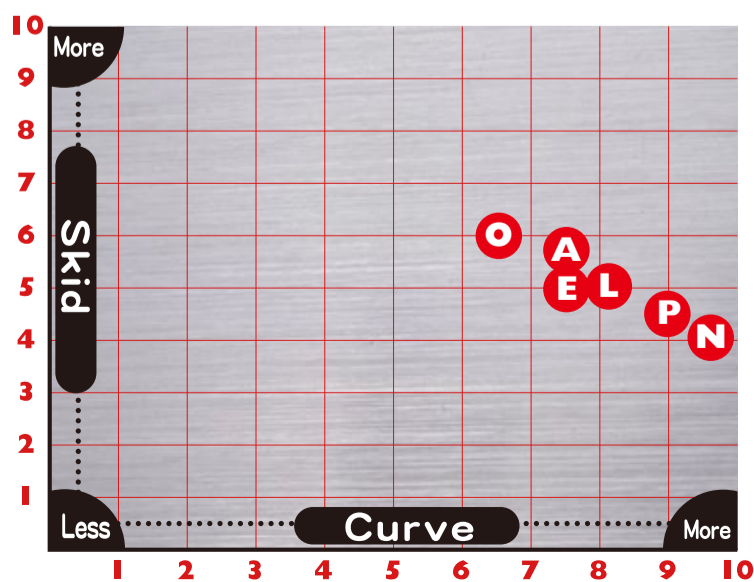

AUTHORITY OUTLOOK PROOF LATITUDE

Brand	Ball	Coverstock	Core	RG	ΔRG	Weights
ABS	NANODESU Accu-Rise 7	Nano-Thane 4.5 Pearl	Modified MAX BIG SHUTTLE SS Version	2.512	0.046	11 ~ 16 lbs
PRO-am	THE EMPEROR BLACK	Select Premium Pearl Reactive	Imperial Core	2.500	0.047	12 ~ 16 lbs

- N** NANODESU Accu-Rise 7
Skid → 4.0 Curve → 9.5
- E** THE EMPEROR BLACK
Skid → 5.0 Curve → 7.5
- A** AUTHORITY
Skid → 5.5 Curve → 7.5
- O** OUTLOOK
Skid → 6.0 Curve → 6.5
- P** PROOF
Skid → 4.5 Curve → 9.0
- L** LATITUDE
Skid → 5.0 Curve → 8.0