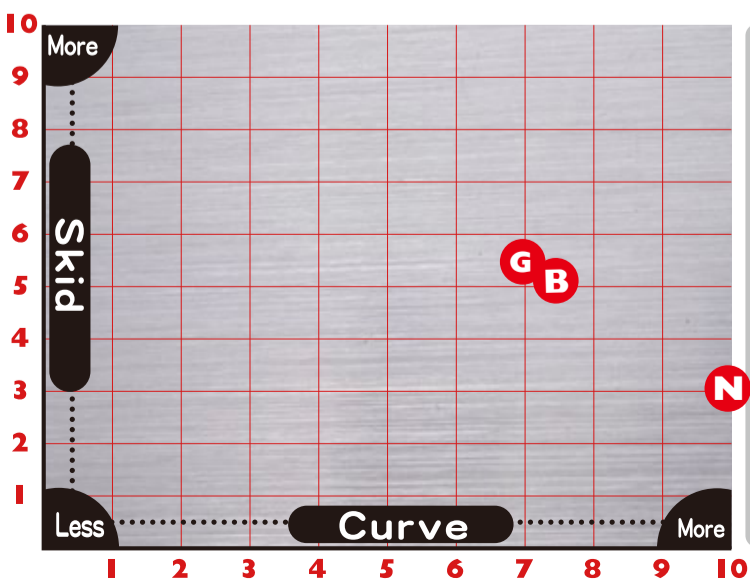

## THE EMPEROR GOLD

**NOW ON SALE**

Brand	Ball	Coverstock	Core	RG	ΔRG	Weights
PRO-am	THE EMPEROR BLACK	Select Premium Hybrid Reactive	Imperial Core	2.500	0.047	12 - 16 lbs
ABS	NANODESU GRASP 2	Nano-Thane 6.0 Solid (LEVEL.6)	Modified BIG Drum Core	2.501	0.045	11 - 16 lbs
PRO-am	THE EMPEROR GOLD	Select Premium Pearl Reactive	Imperial Core	2.500	0.047	12 - 16 lbs