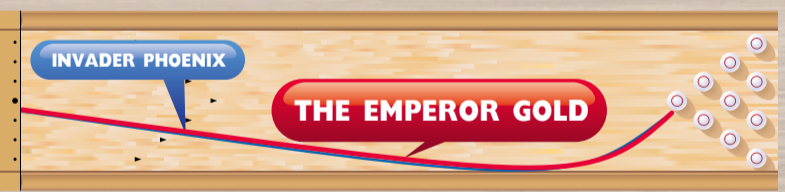

## THE EMPEROR GOLD

**NOW ON SALE**

Brand	Ball	Coverstock	Core	RG	ΔRG	Weights
PRO-am	THE EMPEROR BLACK	Select Premium Hybrid Reactive	Imperial Core	2.500	0.047	12 - 16 lbs
ABS	NANODESU GRASP 2	Nano-Thane 6.0 Solid (LEVEL.6)	Modified BIG Drum Core	2.501	0.045	11 - 16 lbs
PRO-am	THE EMPEROR GOLD	Select Premium Pearl Reactive	Imperial Core	2.500	0.047	12 - 16 lbs