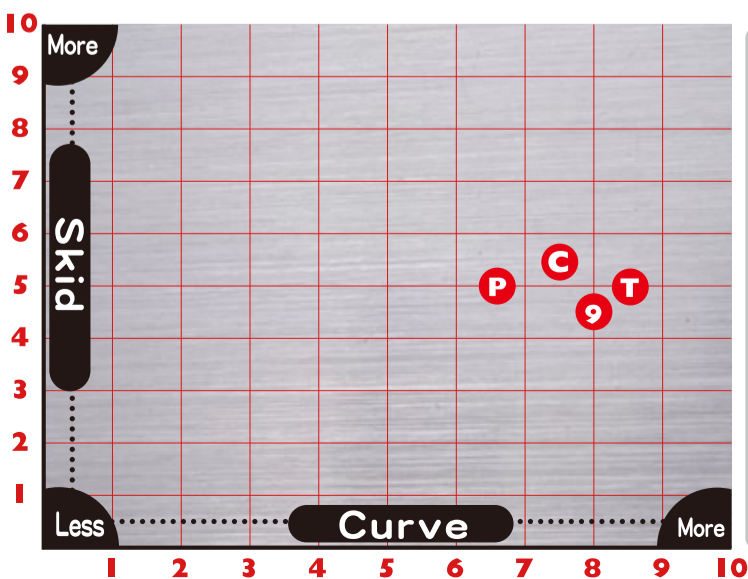

Disturbance Asymmetric

**REALITY**

CONDITION: MEDIUM HEAVY

ZEN

REALITY

Brand	Ball	Coverstock	Core	RG	ΔRG	Weights
PRO-am	MAJORITY	Hyper X Pearl Reactive	Ever-true 2.0 Core	2.570	0.035	10 - 16 lbs
COLUMBIA300	COMMAND	A.R.S.(Angular Reaction System)	Movement	2.513	0.053	12 - 16 lbs
TRACK	PROOF HYBRID	Prime Response Hybrid	Proof	2.519	0.052	12 - 16 lbs
900GLOBAL	REALITY	S84 Response Solid	Disturbance Asymmetric	2.490	0.052	12 - 16 lbs

- P** MAJORITY  
Skid → 5.0 Curve → 6.5
- C** COMMAND  
Skid → 5.5 Curve → 7.5
- T** PROOF HYBRID  
Skid → 5.0 Curve → 8.5
- 9** REALITY  
Skid → 4.5 Curve → 8.0

American Bowling Service, Inc.  
www.abs300.com