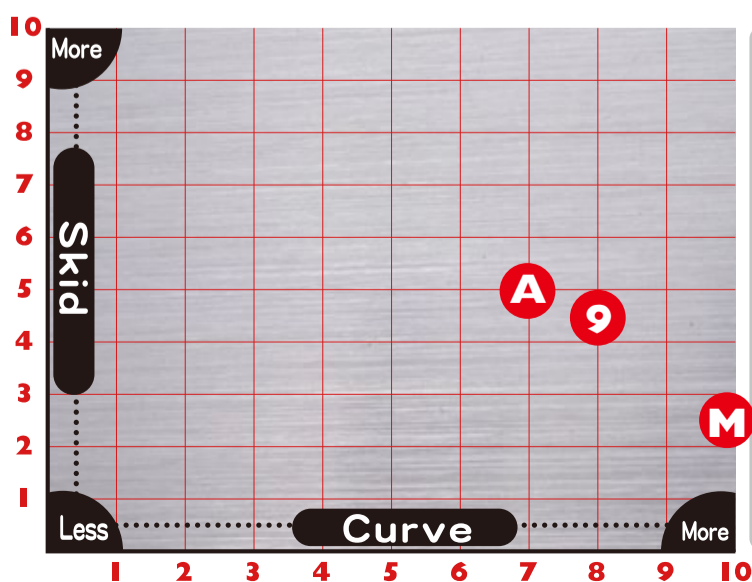

## Pure Rise NANODESU 74D

**MID FEB**  
Release Date

CONDITION: LIGHT

ABSolution BEAM PLUS Pure Rise NANODESU 74D

Brand	Ball	Coverstock	Core	RG	ΔRG	Weights
900GLOBAL	REALITY	S84 Response Solid	Disturbance Asymmetric	2.490	0.052	12 - 16 lbs
MOTIV	JACKAL LEGACY	Coercion™ MXC Solid Reactive	Predator™ V2	2.470	0.054	12 - 16 lbs
ABS	Pure Rise NANODESU 74D	Low Crosslink Urethane With Nanofullerene C60	Top Dropper Core	2.512	0.045	12 - 16 lbs

- 9 REALITY**  
Skid → 4.5 Curve → 8.0
- M JACKAL LEGACY**  
Skid → 2.5 Curve → 10.0
- A Pure Rise NANODESU 74D**  
Skid → 5.0 Curve → 7.0

American Bowling Service, Inc.  
www.abs300.com