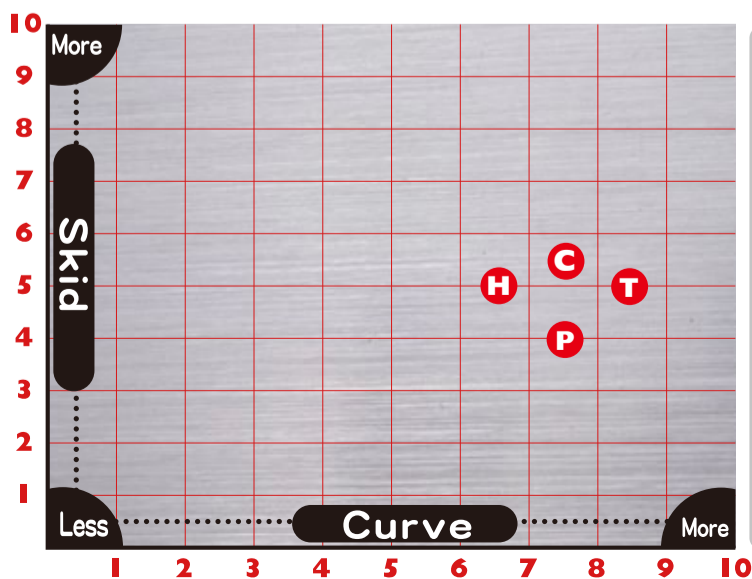

HIGH PERFORMANCE BALLS! 04/2021

EARLY APR
Release Date

USBC APPROVED

MOTIV

Flux™ Symmetric

PURPLE TANK

CONDITION: LIGHT

MID APR
Release Date

USBC APPROVED

900 GLOBAL

Ellipticon™ Asymmetric

CRUISE VIOLET

CONDITION: MEDIUM HEAVY

MID APR
Release Date

USBC APPROVED

900 GLOBAL

Grapnel™ 2.0 Asymmetric

HONEY BADGER INTENSITY

CONDITION: MEDIUM

LATE APR
Release Date

USBC APPROVED

MOTIV

Sidewinder™ Asymmetric

TRIDENT HORIZON

CONDITION: MEDIUM HEAVY

Brand	Ball	Coverstock	Core	RG	ΔRG	Weights
MOTIV	PURPLE TANK	Purple Solid Urethane	Flux™ Symmetric	2.570	0.015	14 - 16 lbs
900GLOBAL	CRUISE VIOLET	S86 Response Pearl Reactive	Ellipticon™ Asymmetric	2.490	0.054	12 - 16 lbs
900GLOBAL	HONEY BADGER INTENSITY	S70 Solid	Grapnel™ 2.0 Asymmetric	2.540	0.048	10 - 16 lbs
MOTIV	TRIDENT HORIZON	Coercion MXC Hybrid Reactive	Sidewinder™ Asymmetric	2.520	0.049	12 - 16 lbs

- **P** PURPLE TANK
  Skid → 4.0 Curve → 7.5
- **C** CRUISE VIOLET
  Skid → 5.5 Curve → 7.5
- **H** HONEY BADGER INTENSITY
  Skid → 5.0 Curve → 6.5
- **T** TRIDENT HORIZON
  Skid → 5.0 Curve → 8.5