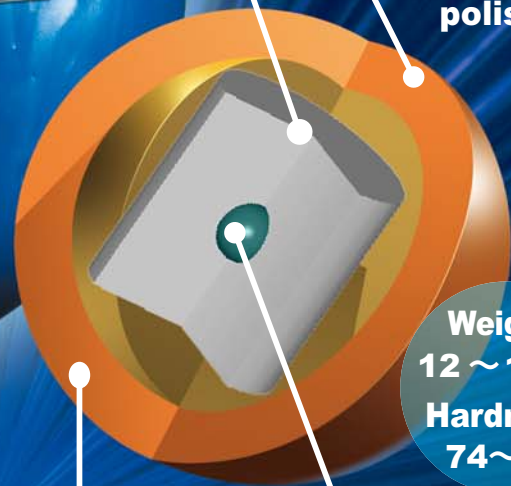

# CUTS LIKE A LASER!

- RG : 2.480
- ΔRG : 0.036
- Color : Aqua Blue

4 piece structure

Finish  
600, 1000, 2000  
polish

Weights  
12 ~ 16lbs  
Hardness  
74~76°

Coverstock  
Laser Reactive  
with MICA

Ceramic core

The wait is over! It has been about 1 year since that last release of an ABSolution series ball and this one will hit you like a laser! By using the 4 piece ceramic core we were successfully able to bring the RG down to rockbottom, while raising the Diff RG through the roof. Looking back to the lane catching ABSolution JET, the hook potential for the LASER is in a league of its own.