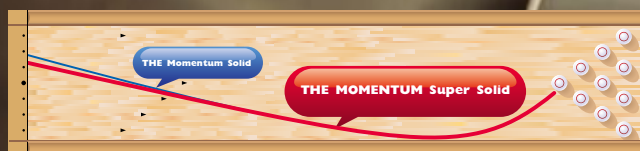

THE MOMENTUM Super Solid

Momentum, Momentum, Momentum.... we haven' t lost our Momentum and you sure won' t with the new Momentum Super Solid. This ball is geared for both pro and amateur and everyone in between. The track record of the Momentum series speaks for itself and you won' t be disappointed with the 4th edition to this ball line. This ball finds its groove in medium to heavy oil with an unmistakable force ripping in the mid lane with a powerful finish in the backend. Get them while they last! And don' t lose the Momentum!

- RG : 2.460 ●ΔRG : 0.044 ●Coverstock : NE2 MAXX Super Solid with Powder
- Core : Resurgence Asymmetric ●Weights : 12~16lbs ●Finish : 500.500.1000 Abrarin
- Color : Blue Super Solid ●Hardness : 74~76° ●Condition : MEDIUM~MEDIUM HEAVY